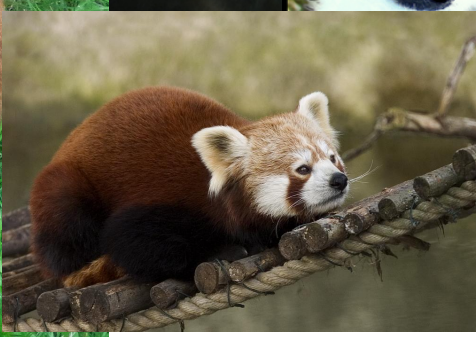

# Pandas

Giant Pandas are black and white bears that live in central China. But Red pandas are smaller and are reddish brown and Live in China ,India, Nepal,Bnutan&Myanmar. both pandas Live in bamboo forests on upper mountain slopes. Pandas are very endangered and 85 pounds of bamboo a day. Pandas have short tails. Adult pandas weigh 200 to 300 pounds. Red pandas Also have a she bushy tail with rings like a raccoon. Pandas are amazing creatures.

# People

Nine tenths of Chinese people are han . Only men used to work in China.

And the grandparents cared for the children. Chinese people do a lot of farming and enjoy sports.