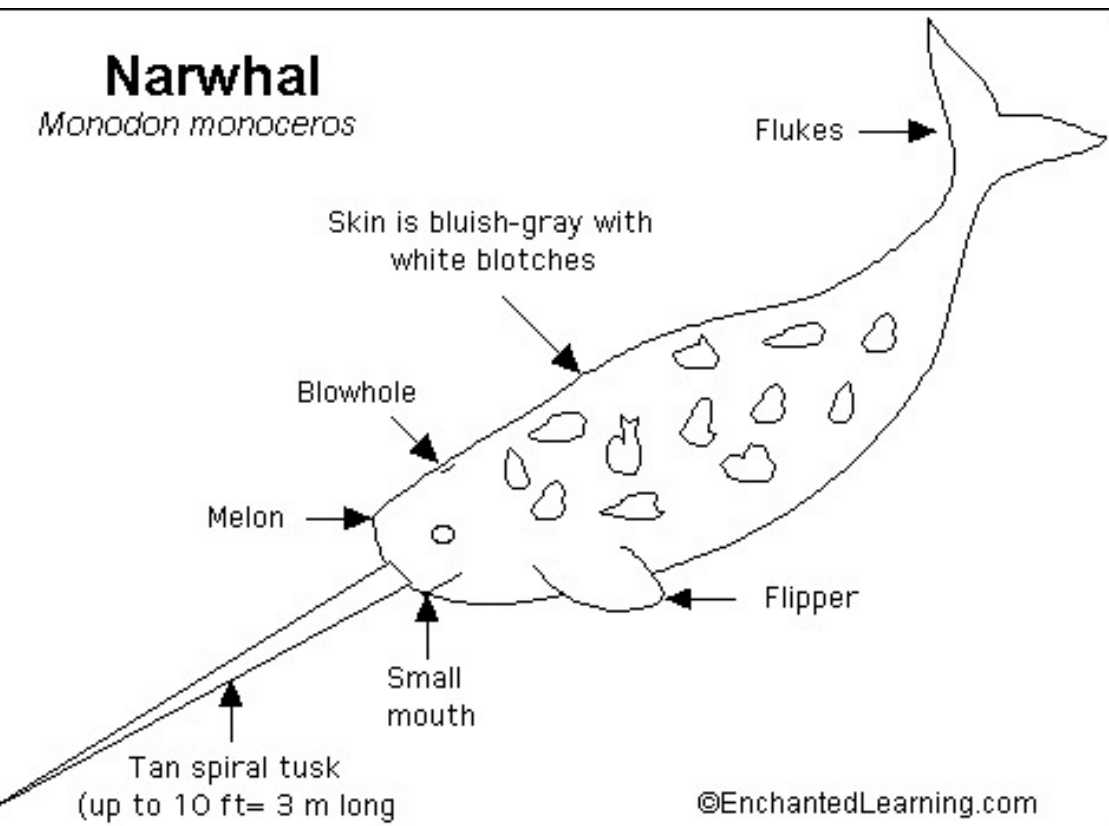

whales

PREDATORS

Narwhals predators are

Polar bears
and sadly
humans

HABITATS

Narwhals habitats are

In the
Atlantic and
russian

CHARCTERS

Blowhole
Melon
Small mouth
Flipper
Tusk
Flukes