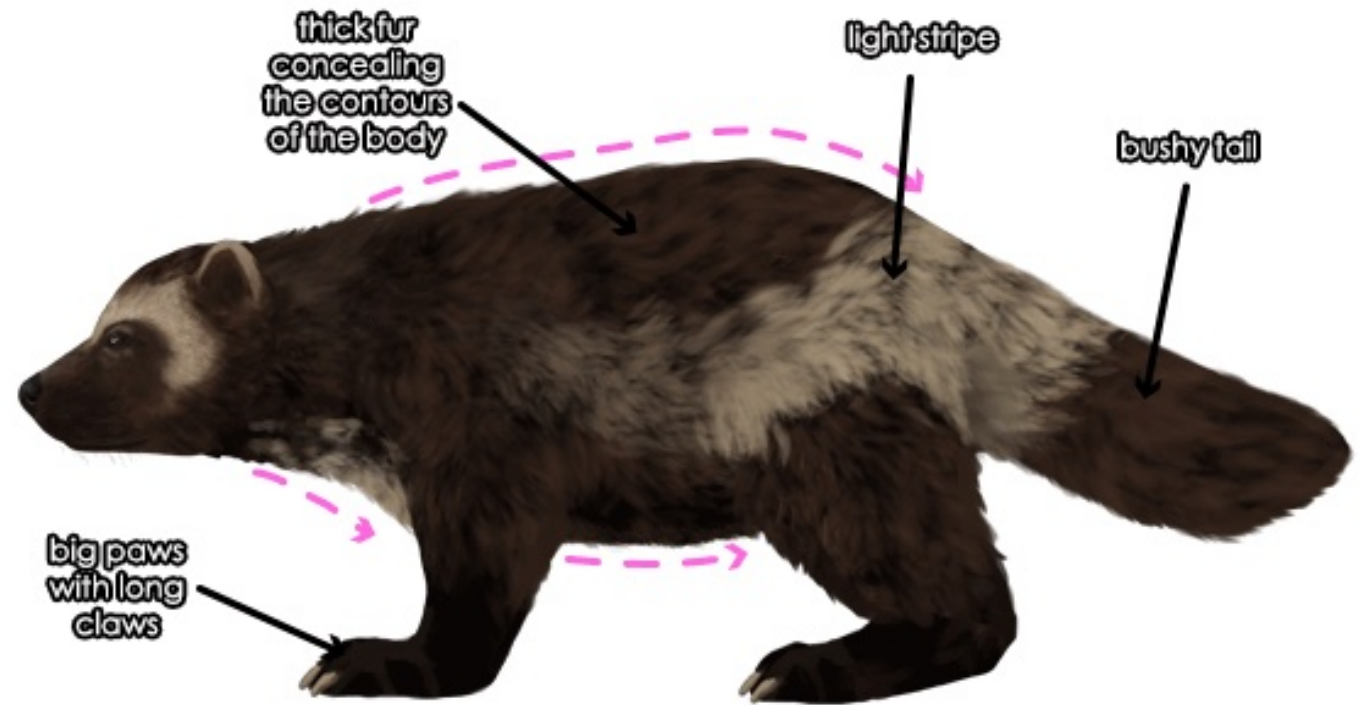

Wolverine
By Jack

Body

They weigh up to 55 pounds 25 kilograms
some have white patches on their face or Chest

Life cycle

Wolverines give birth to two or three kits they live 8 to 10 years

Habitat

Wolverines live alone in Europe Asia and North America they are found in forests

Food

during the summer

Wolverines feed

mostly on small mammals birds, and plants

at winter they eat rein deer and caribou

Fun facts

Wolverines are very strong for their size

Wolverine kits are born with white fur